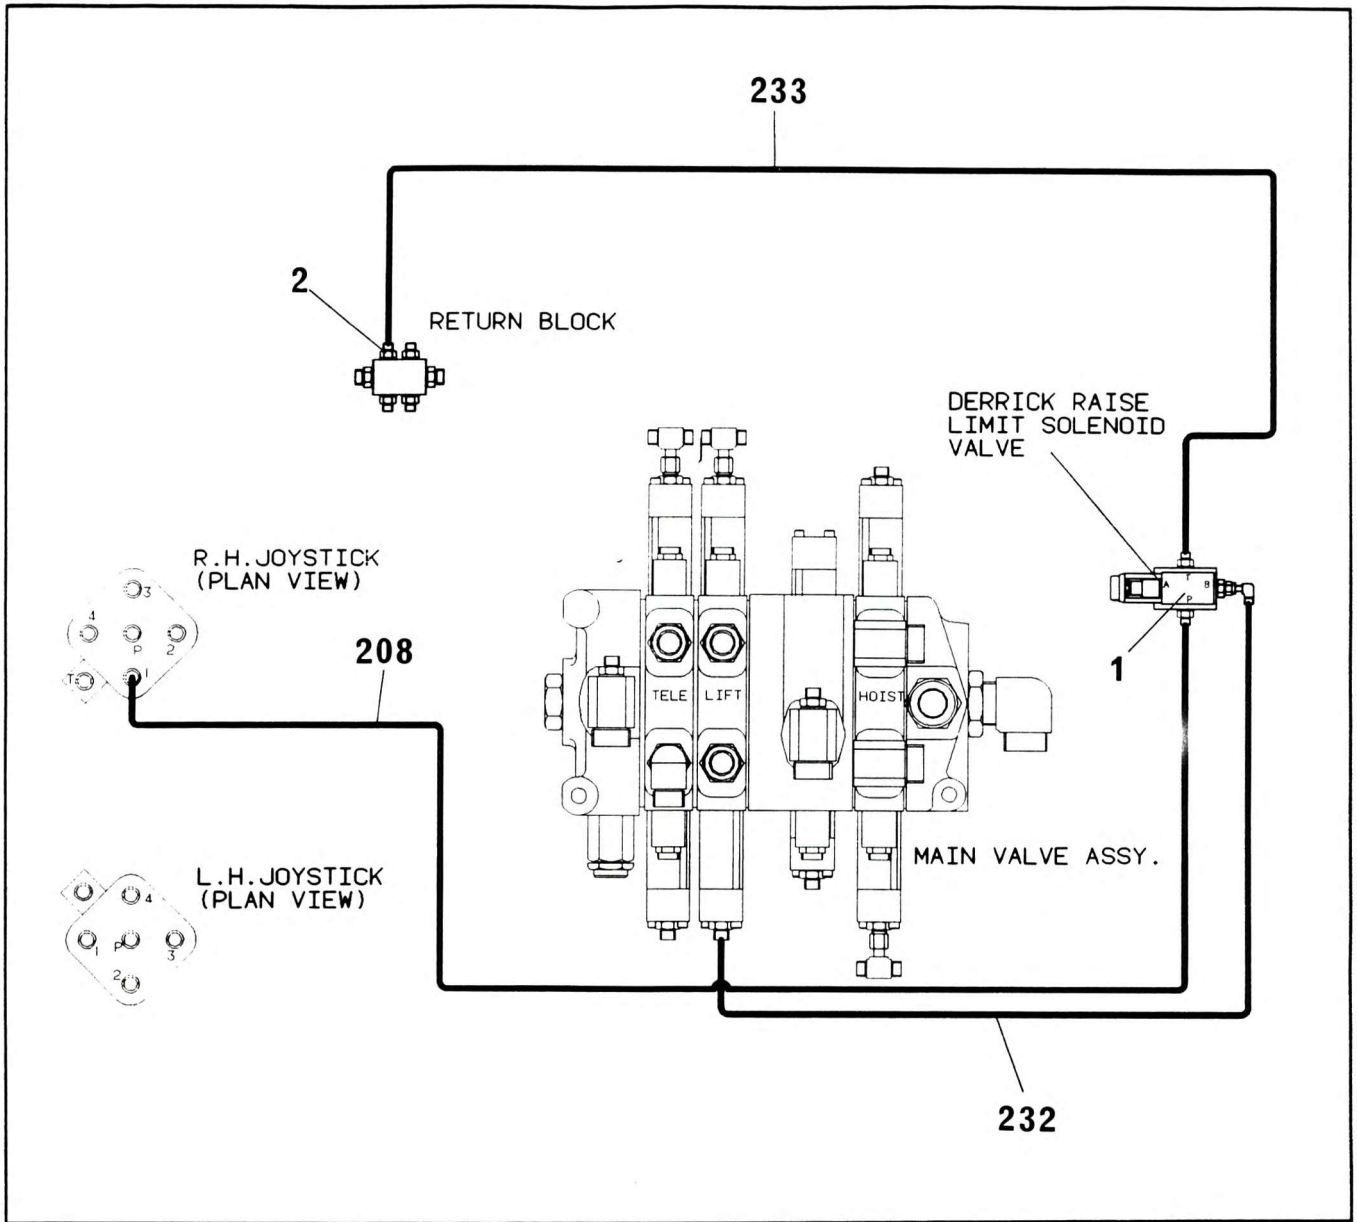

DERRICK RAISE LIMIT HYDRAULICS

NO.	PART NO.	QTY.	DESCRIPTION	NO.	PART NO.	QTY.	DESCRIPTION
1+	6-926-990507	1	Derrick Raise Valve Assy				
2	7-443-991181	1	Adaptor $\frac{3}{8}$ " BSP - $\frac{1}{4}$ " ORFS				
208	7-555-103612	1	Hose Assy $\frac{1}{4}$ " x 36 Long				
232	7-555-104011	1	Hose Assy $\frac{1}{4}$ " x 40 Long				
233	7-555-105511	1	Hose Assy $\frac{1}{4}$ " x 55 Long				
+ See further breakdown in this group							